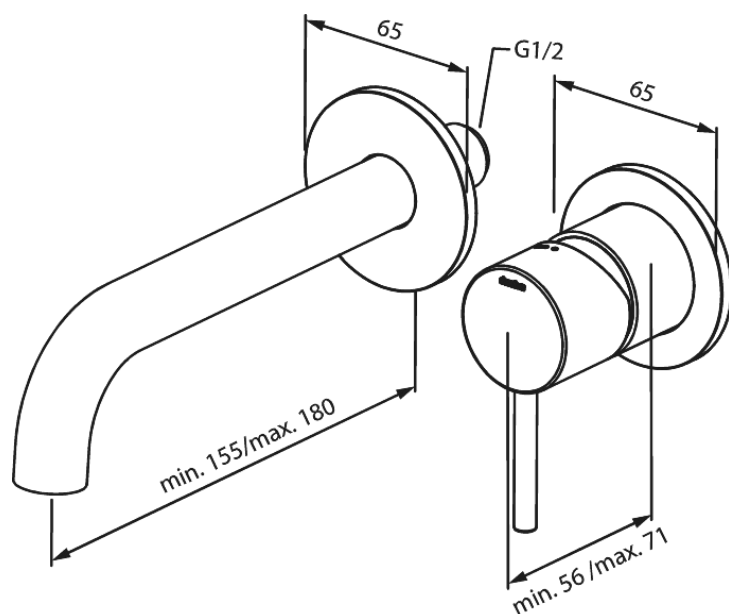

Product features

FM Mattsson Denmark ApS
Hvidkærvej 48, 5250 Odense SV, DK-56416218

+45 88 33 00 34 damixa-international@fmmattssongroup.com

Mere information på damixa.com

damixa